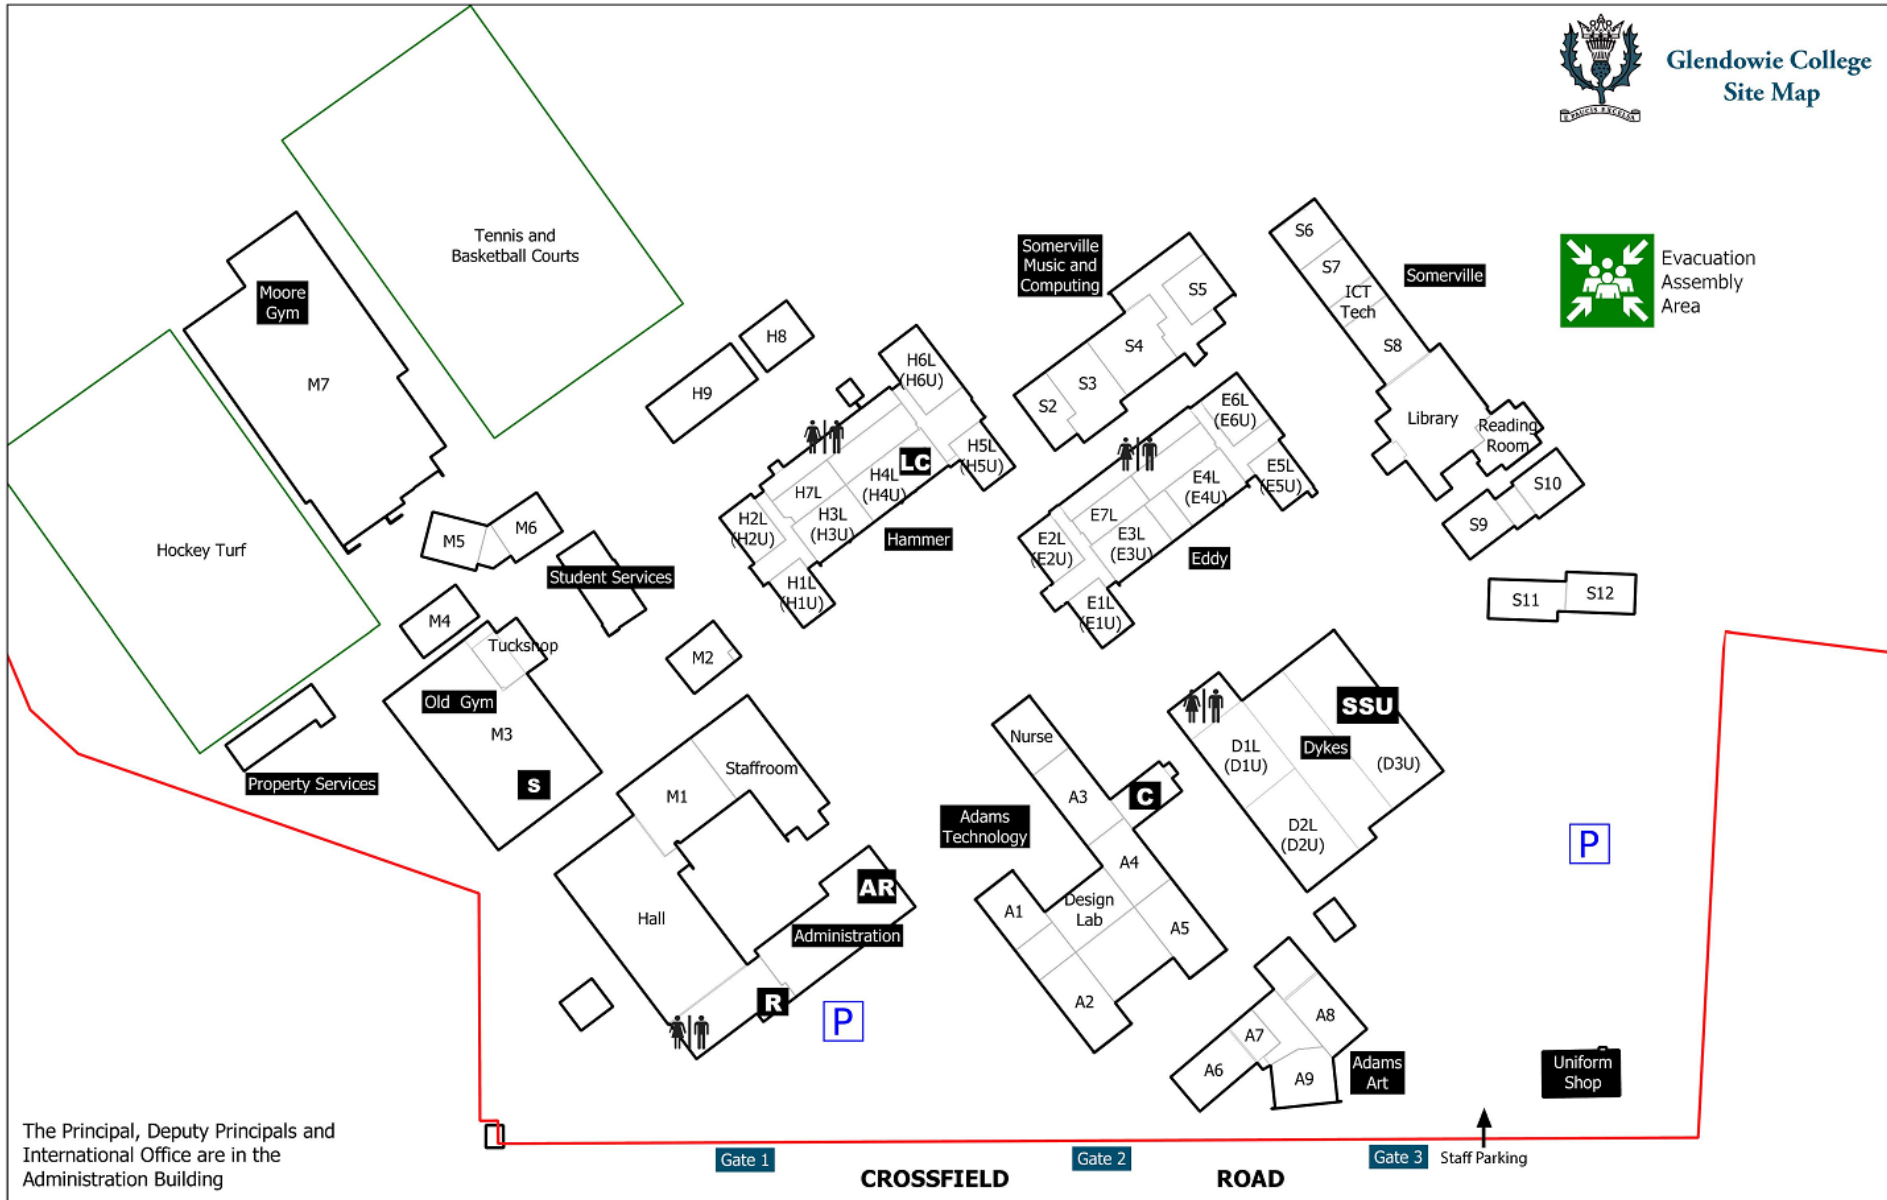

Glendowie College Site Map

Evacuation Assembly Area

The Principal, Deputy Principals and International Office are in the Administration Building

									0	25	50 m	
Evacuation Assembly Area	Carpark	Toilets	Accounts Receivable	Counsellors	Learning Centre	Reception	Somerville Satellite Unit	Sports Office